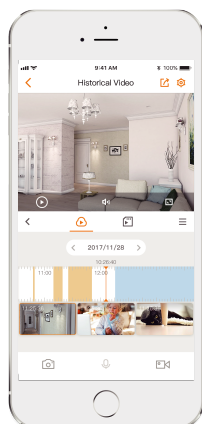

DASH

ORBIT

360° Coverage with AI Human Detection and Privacy Mode

Dash powered by IC Realtime is introducing the next level of wireless security cameras. An indoor security camera should be versatile enough to be mounted anywhere, and orientation should remain flexible. This hidden indoor security camera can be mounted right side up or upside down, and additional features can be configured within the software of the indoor IP camera.

Pan & Tilt Tracking

The Orbit tracks people as they move around a room.

Privacy Mode

Hide the camera lens when privacy is needed.

Full High Definition Video

View crystal clear H.265 1080P video footage.

Human Detection

Detect people moving around.

Two-Way Talk

Talk with family and check up on your pets while away.

Subscription Not Required

Store footage locally on an NVR network or the device's SD card.

Unusual Sound Alert

Get alerts when strange sounds are detected.

24/7 Protection

Stream & Record footage 24/7.

Stay Connected To What Matters.

With the DASH cloud service, off-site secure and encrypted video allows you to review previous alerts and gives you retention of video of up to 365 days. Reviewing historical video has never been so easy with the Dash app's easy to use playback functionality.