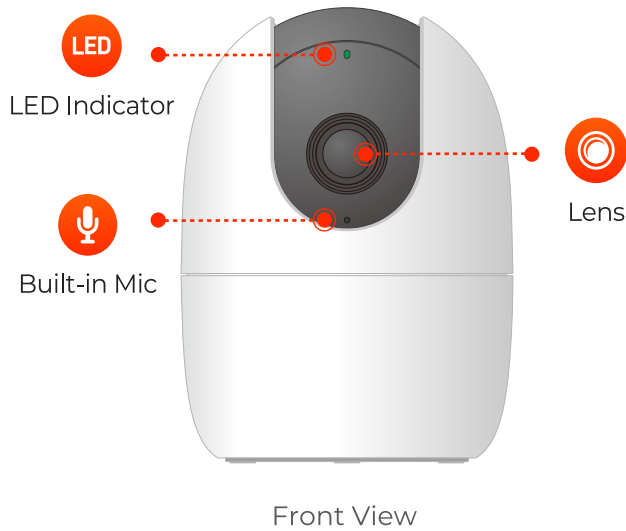

DASH

ORBIT

360° Coverage with AI Human Detection and Privacy Mode

Dash powered by IC Realtime is introducing the next level of wireless security cameras. An indoor security camera should be versatile enough to be mounted anywhere, and orientation should remain flexible. This hidden indoor security camera can be mounted right side up or upside down, and additional features can be configured within the software of the indoor IP camera.

Pan & Tilt Tracking

The Orbit tracks people as they move around a room.

Privacy Mode

Hide the camera lens when privacy is needed.

Full High Definition Video

View crystal clear H.265 1080P video footage.

Human Detection

Get alerts when strange sounds are detected.

24/7 Protection

Stream & Record footage 24/7.

Stay Connected To What Matters.

With the DASH cloud service, off-site secure and encrypted video allows you to review previous alerts and gives you retention of video of up to 365 days. Reviewing historical video has never been so easy with the Dash app's easy to use playback functionality.

Powered by:

Specifications

Camera

1/2.7" 2Megapixel Progressive CMOS
2MP (1920 x 1080)
Night Vision: 33ft (10m) Distance
3.6mm Fixed Lens
Field of View : 93°(H), 48°(V), 115°(D)
355°Pan & -5~80°Tilt

Video & Audio