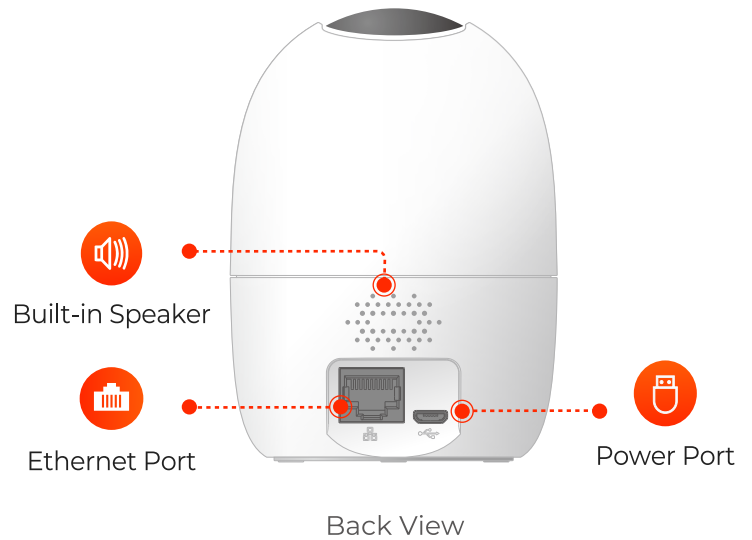

DASH

ORBIT

360° Coverage with AI Human Detection and Privacy Mode

Dash powered by IC Realtime is introducing the next level of wireless security cameras. An indoor security camera should be versatile enough to be mounted anywhere, and orientation should remain flexible. This hidden indoor security camera can be mounted right side up or upside down, and additional features can be configured within the software of the indoor IP camera.

Pan & Tilt Tracking

The Orbit tracks people as they move around a room.

Privacy Mode

Hide the camera lens when privacy is needed.

Full High Definition Video

View crystal clear H.265 1080P video footage.

Human Detection

Get alerts when strange sounds are detected.

24/7 Protection

Stream & Record footage 24/7.

Stay Connected To What Matters.

With the DASH cloud service, off-site secure and encrypted video allows you to review previous alerts and gives you retention of video of up to 365 days. Reviewing historical video has never been so easy with the Dash app's easy to use playback functionality.

Powered by:

Specifications

Camera

1/2.7" 2Megapixel Progressive CMOS
2MP (1920 x 1080)
Night Vision: 33ft (10m) Distance
3.6mm Fixed Lens
Field of View : 93°(H), 48°(V), 115°(D)
355°Pan & -5~80°Tilt

Video & Audio