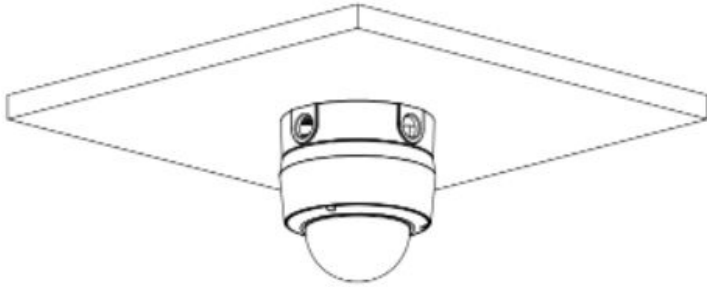

Construction

Casing	Metal
Dimensions	3.9" × Φ5.0 (100 mm × Φ126 mm)
Net Weight	1.3 lb (0.61Kg)
Gross Weight	1.8 lb (0.82Kg)

Accessories

Dimensions (mm/in)

mm [inch]