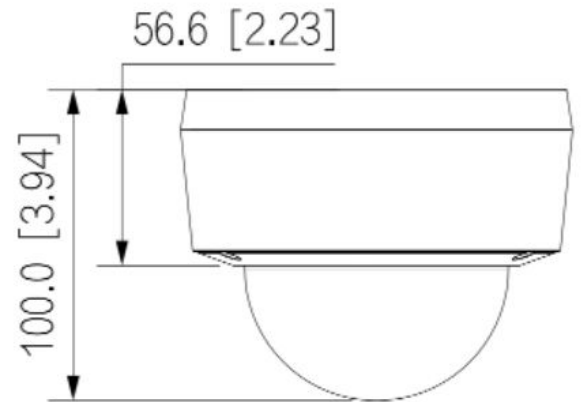

Construction

Casing	Metal
Dimensions	3.9" × Φ5.0 (100 mm × Φ126 mm)
Net Weight	1.3 lb (0.61Kg)
Gross Weight	1.8 lb (0.82Kg)

Accessories

Dimensions (mm/in)

mm [inch]