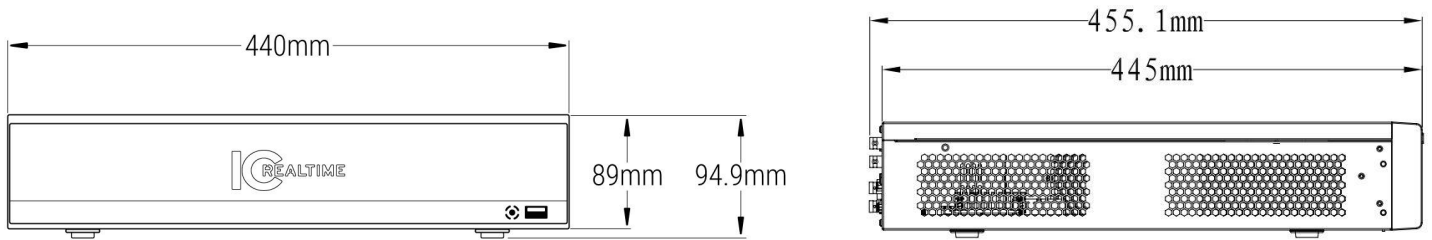

Dimensions (mm/in)